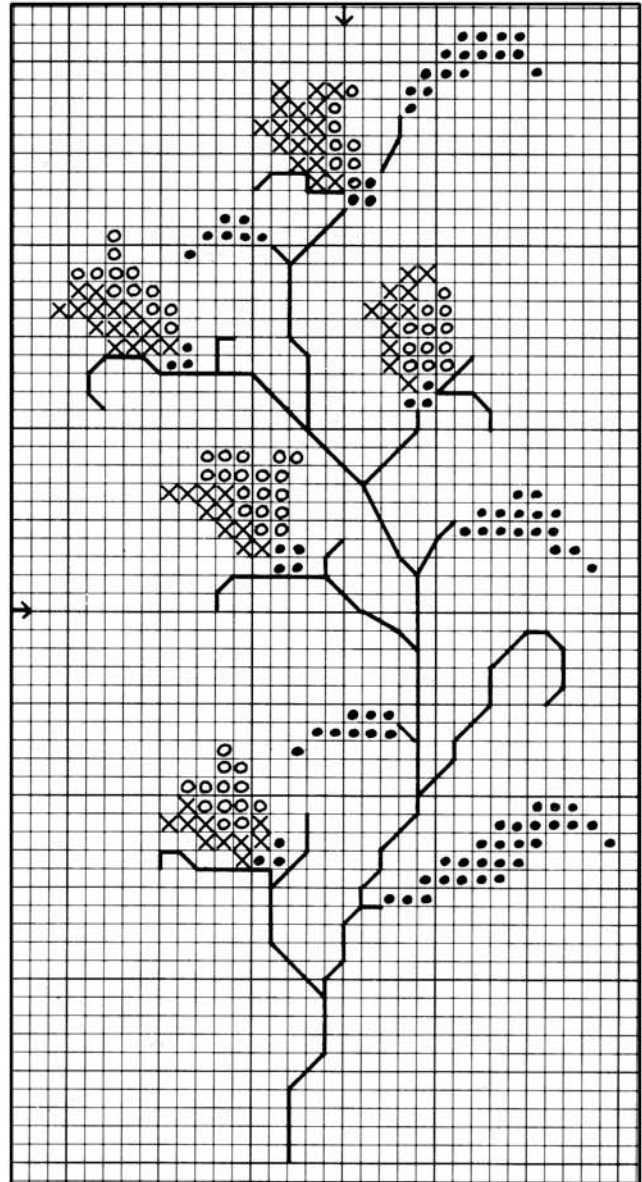

freebie

Floral Spray

Floral Spray

31 x 62
Stitches

- green 988
- x dk blue 334
- lt blue 3755

Backstitch stems in green. 987

Fabric: 14 ct. Antique White Aida