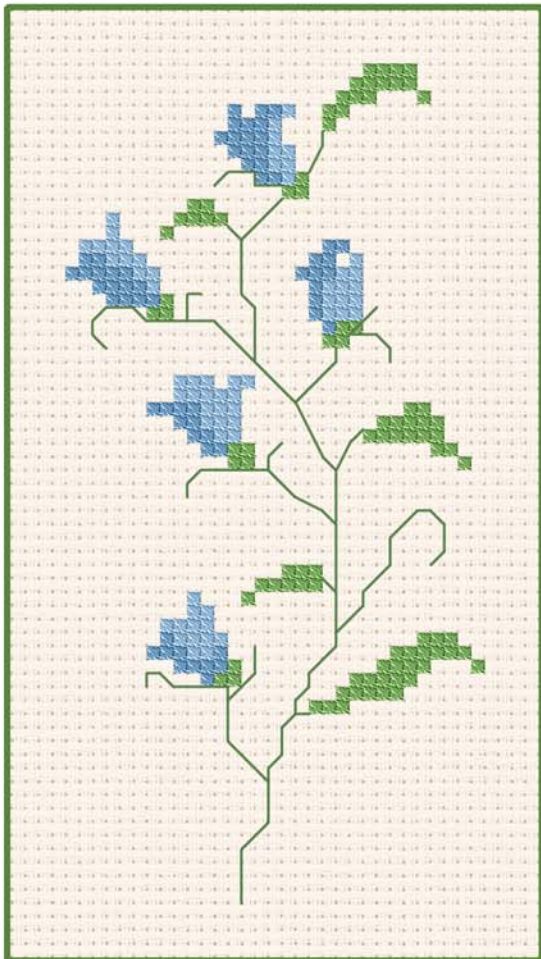

freebie

Floral Spray

Floral Spray

31 x 62
Stitches

- green 988
- x dk blue 334
- lt blue 3755

Backstitch stems in green. 987

Fabric: 14 ct. Antique White Aida