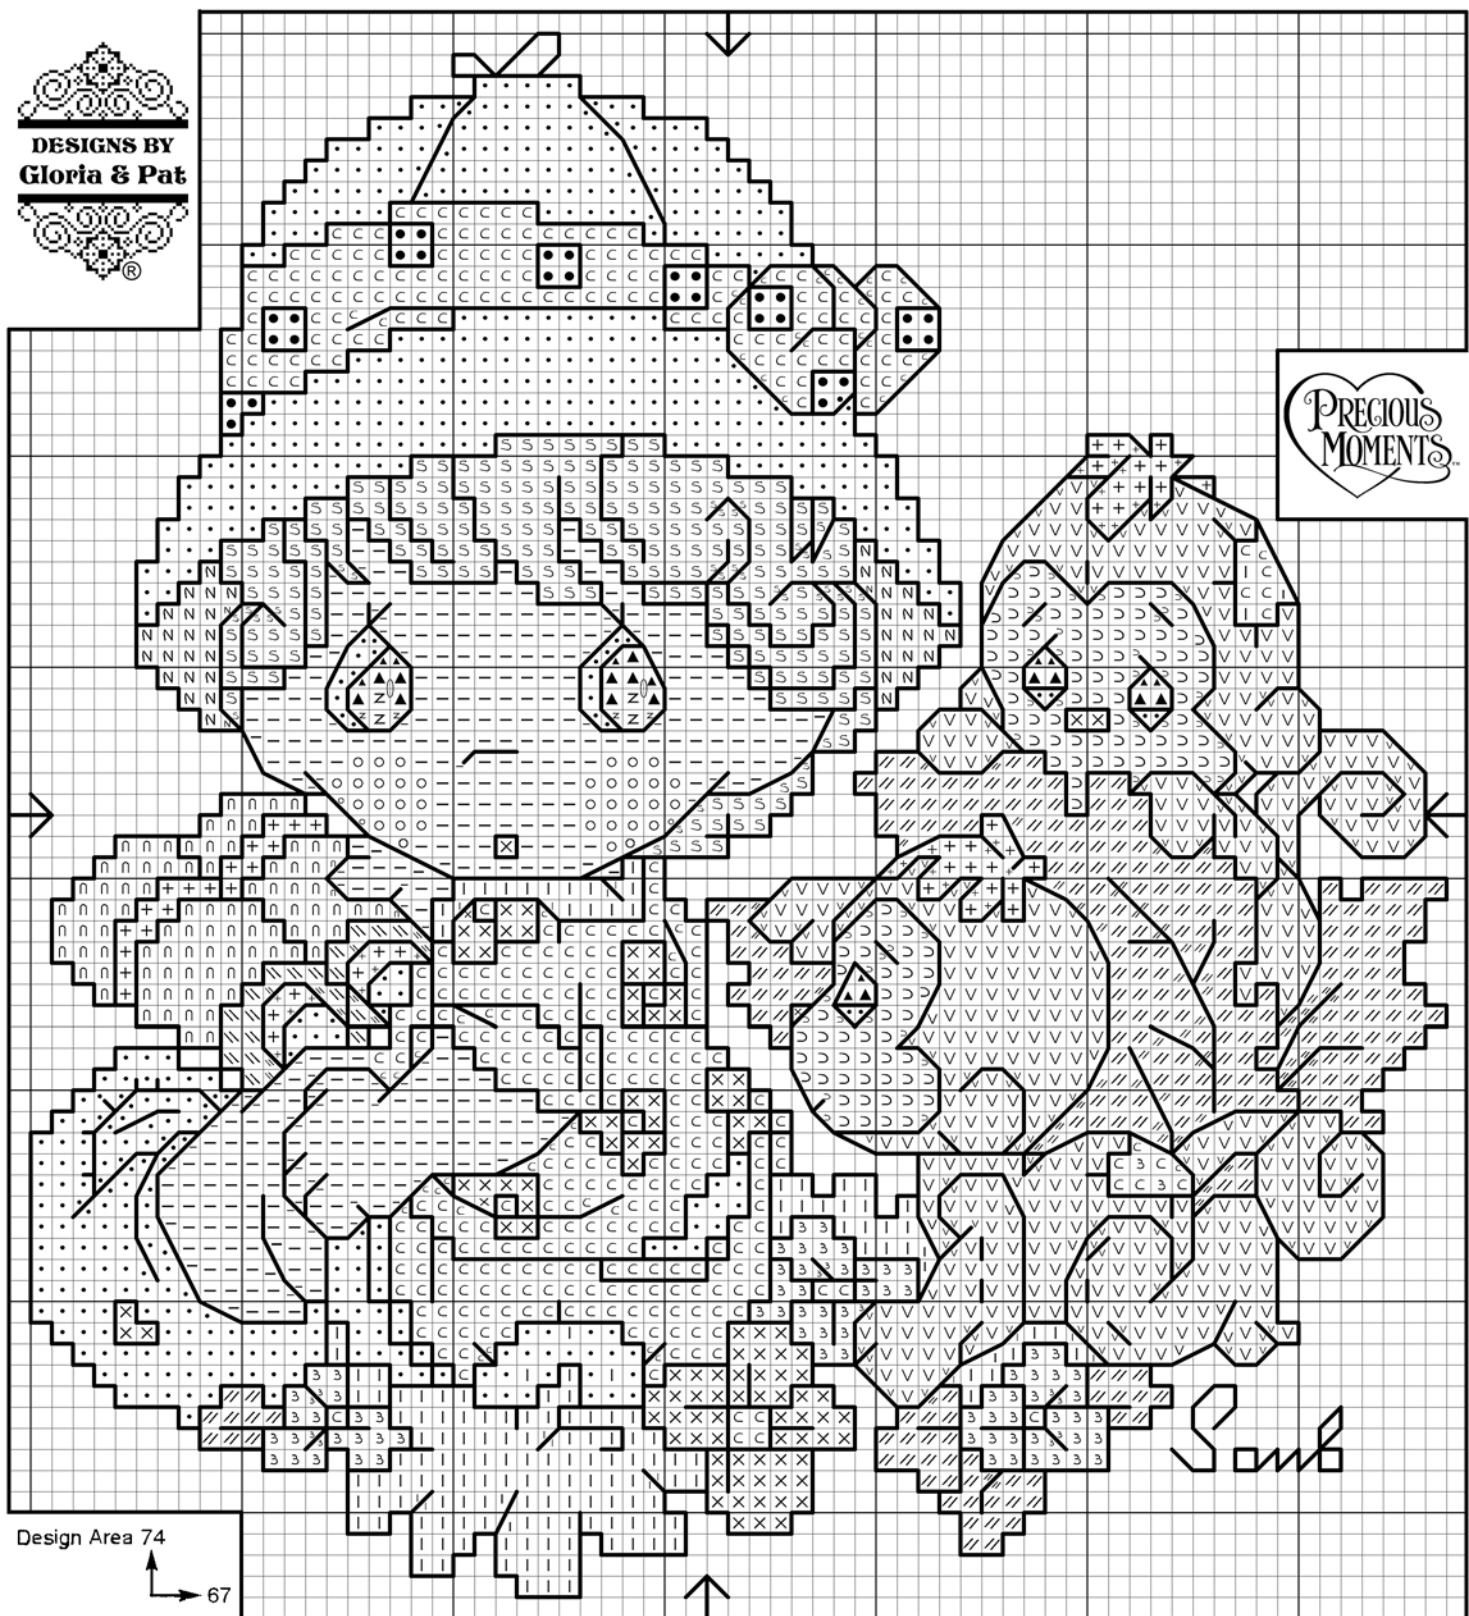

PRECIOUS MOMENTS™

PM Sweetheart
Safari
July freebie

Design Area 74
67

Sweetheart Safari

- | | | | | | | |
|-----|------------------------------|-----|-----------------------------|-------------------|------------------------|---|
| DMC | Color | DMC | Color | DMC | Color | Add a little white stitch to eyes with 1 strand where marked 0.
Backstitch SamB in 564.
Backstitch lettering in 913.
All other backstitch in 3862.
Fabric: 14ct. Antique White Aida
Floss: Cross stitch--2 strands
Backstitch--1 strand |
| . | 3865 Winter White | ∞ | 210 Lavender-Med. | ∕ | 913 Nile Green-Med. | |
| ∩ | 819 Baby Pink-Lt. | ∨ | 209 Lavender-Dk. | z | 931 Antique Blue-Med. | |
| x | 3326 Rose-Lt. | + | 3747 Blue Violet-Vy. Lt. | ▲ | 930 Antique Blue-Dk. | |
| 3 | 963 Dusty Rose-Ultra Vy. Lt. | n | 211 Lavender-Lt. | N | 762 Pearl Grey-Vy. Lt. | |
| c | 745 Yellow-Lt. Pale | s | 3864 Mocha Beige-Lt. | Backstitch | 3862 Mocha Beige-Dk. | |
| - | 948 Peach-Vy. Lt. | ● | 3856 Mahogany-Ultra Vy. Lt. | | | |
| o | 754 Peach-Lt. | i | 564 Jade-Vy. Lt. | | | |